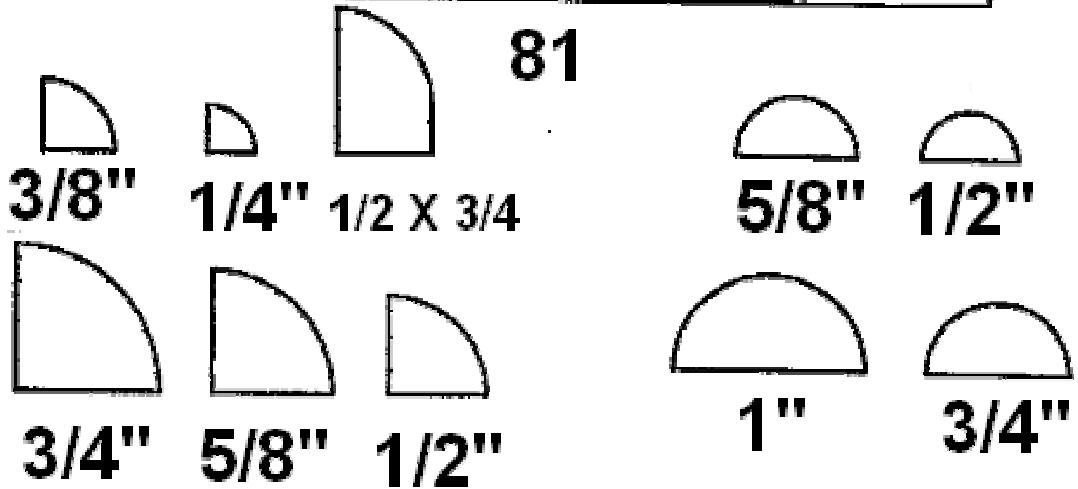

MISCELLANEOUS

106

#106 Sill
3/4 x 5 1/2
Oak

P019 Stool
1 1/16 x 2
Primed

P019

#81 Stool
3/4 x 5 1/2
3/4 x 7/12
Primed

81

Quarter Round
1/4 Paint Grade
3/8 Paint Grade
1/2 Paint Grade
5/8 Paint Grade
3/4 Paint Grade
Oak
1/2 x 3/4 Oak
Paint Grade