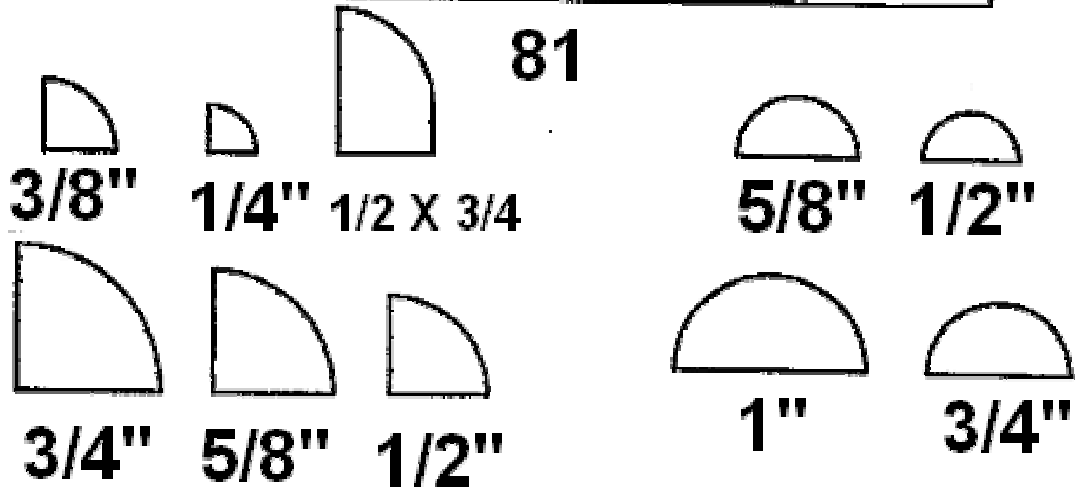

MISCELLANEOUS

106

P019

#106 Sill
3/4 x 5 1/2
Oak

P019 Stool
1 1/16 x 2
Primed

#81 Stool
3/4 x 5 1/2
3/4 x 7/12
Primed

81

Quarter Round
1/4 Paint Grade
3/8 Paint Grade
1/2 Paint Grade
5/8 Paint Grade
3/4 Paint Grade
Oak
1/2 x 3/4 Oak
Paint Grade