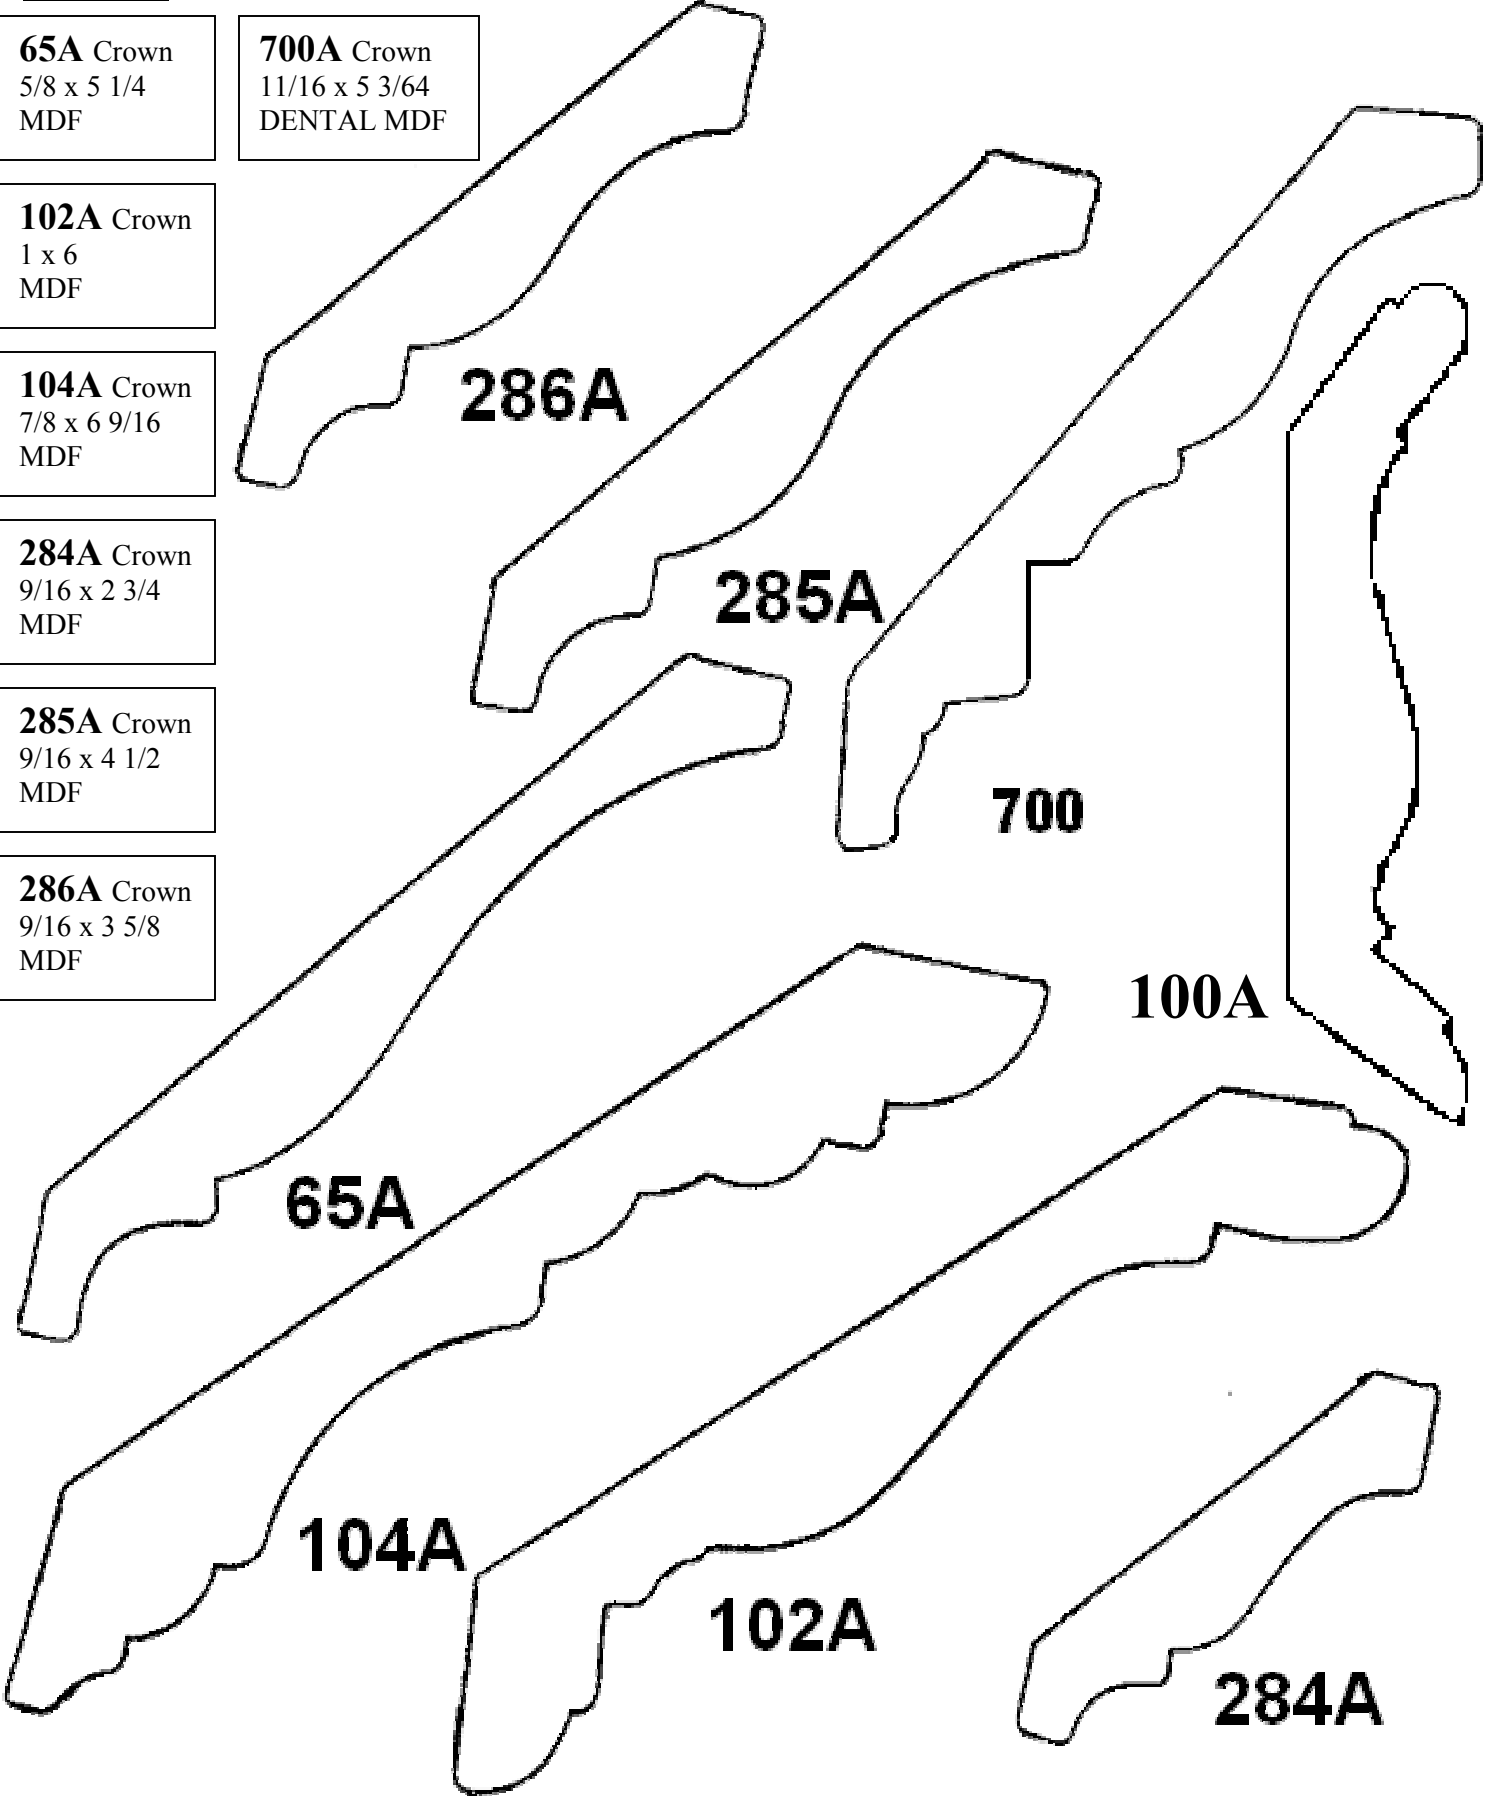

MDF CROWN MOULDINGS

65A Crown
5/8 x 5 1/4
MDF

700A Crown
11/16 x 5 3/64
DENTAL MDF

102A Crown
1 x 6
MDF

104A Crown
7/8 x 6 9/16
MDF

284A Crown
9/16 x 2 3/4
MDF

285A Crown
9/16 x 4 1/2
MDF

286A Crown
9/16 x 3 5/8
MDF

All Mouldings listed are in stock
All Mouldings can be run in any material for an additional charge.

MDF CASINGS & BASEBOARDS

40A

239A

40A Casing
11/16 x 3 1/4
MDF

124A Casing
11/16 x 3 1/4
MDF

242A

242A Casing
9/16 x 3 1/4
MDF

124A

239A Crown
5/8 x 2 1/4
MDF

385A

385A Crown
5/8 x 2 1/2
MDF

121A

121A Base
9/16 x 7 1/4
MDF

217A

217A Base
9/16 x 5 1/4
MDF

84A

84A Base
9/16 x 4 1/2
MDF

233A

233A Base
9/16 x 4 1/2
MDF

203A

203A Base
9/16 x 3 7/16
MDF

221A

221A Base
9/16 x 3 1/4
MDF