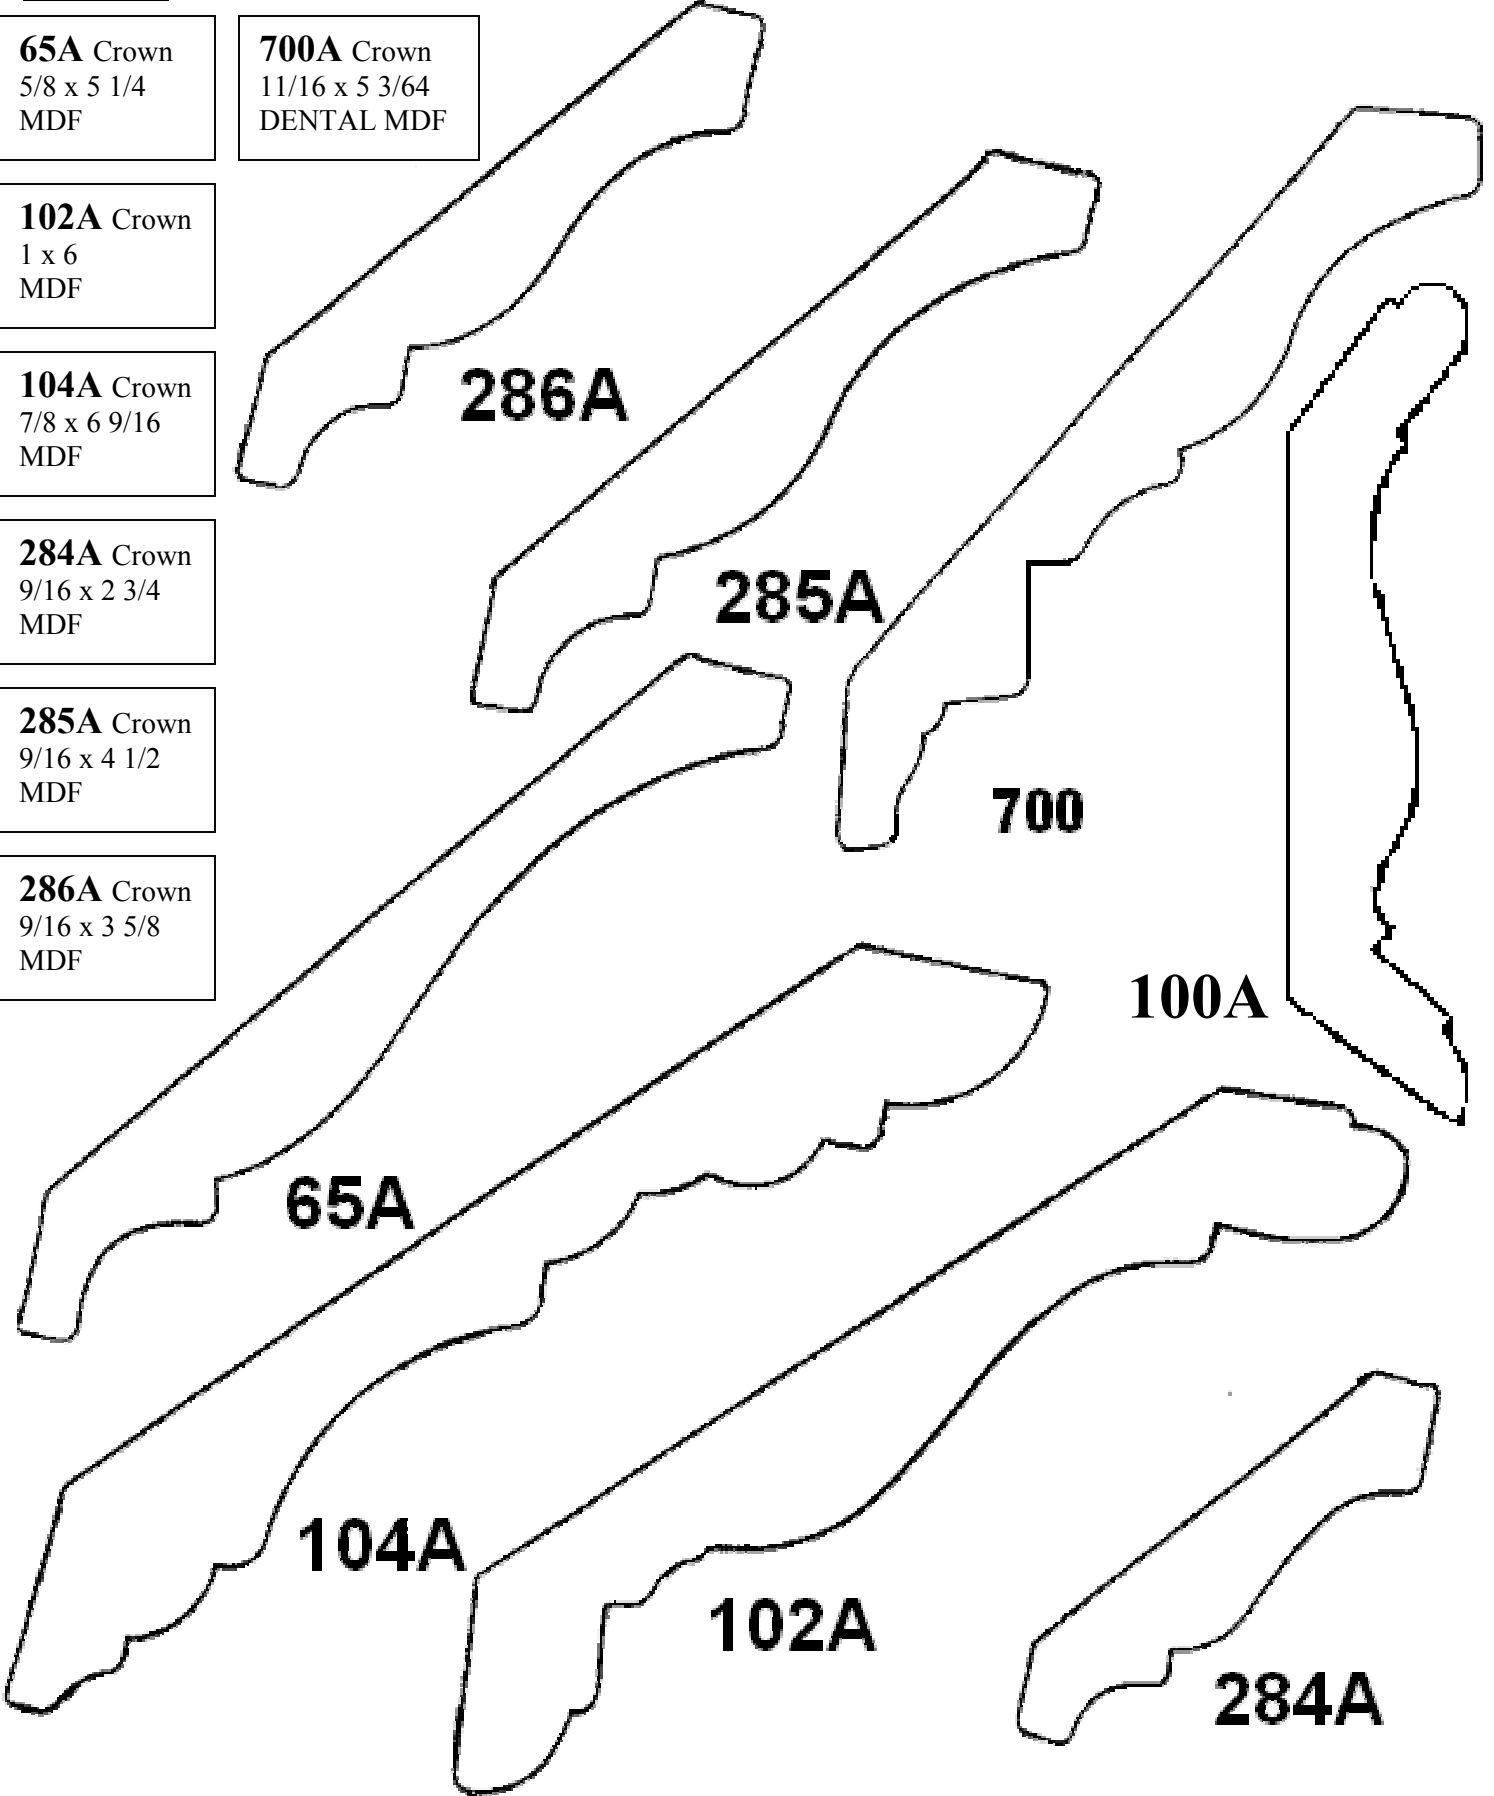

# MDF CROWN MOULDINGS

**65A** Crown  
5/8 x 5 1/4  
MDF

**700A** Crown  
11/16 x 5 3/64  
DENTAL MDF

**102A** Crown  
1 x 6  
MDF

**104A** Crown  
7/8 x 6 9/16  
MDF

**284A** Crown  
9/16 x 2 3/4  
MDF

**285A** Crown  
9/16 x 4 1/2  
MDF

**286A** Crown  
9/16 x 3 5/8  
MDF

All Mouldings listed are in stock  
All Mouldings can be run in any material for an additional charge.

# MDF CASINGS & BASEBOARDS

**40A**

**239A**

**40A** Casing  
11/16 x 3 1/4  
MDF

**124A** Casing  
11/16 x 3 1/4  
MDF

**242A**

**242A** Casing  
9/16 x 3 1/4  
MDF

**124A**

**239A** Crown  
5/8 x 2 1/4  
MDF

**385A**

**385A** Crown  
5/8 x 2 1/2  
MDF

**121A**

**121A** Base  
9/16 x 7 1/4  
MDF

**217A**

**217A** Base  
9/16 x 5 1/4  
MDF

**84A**