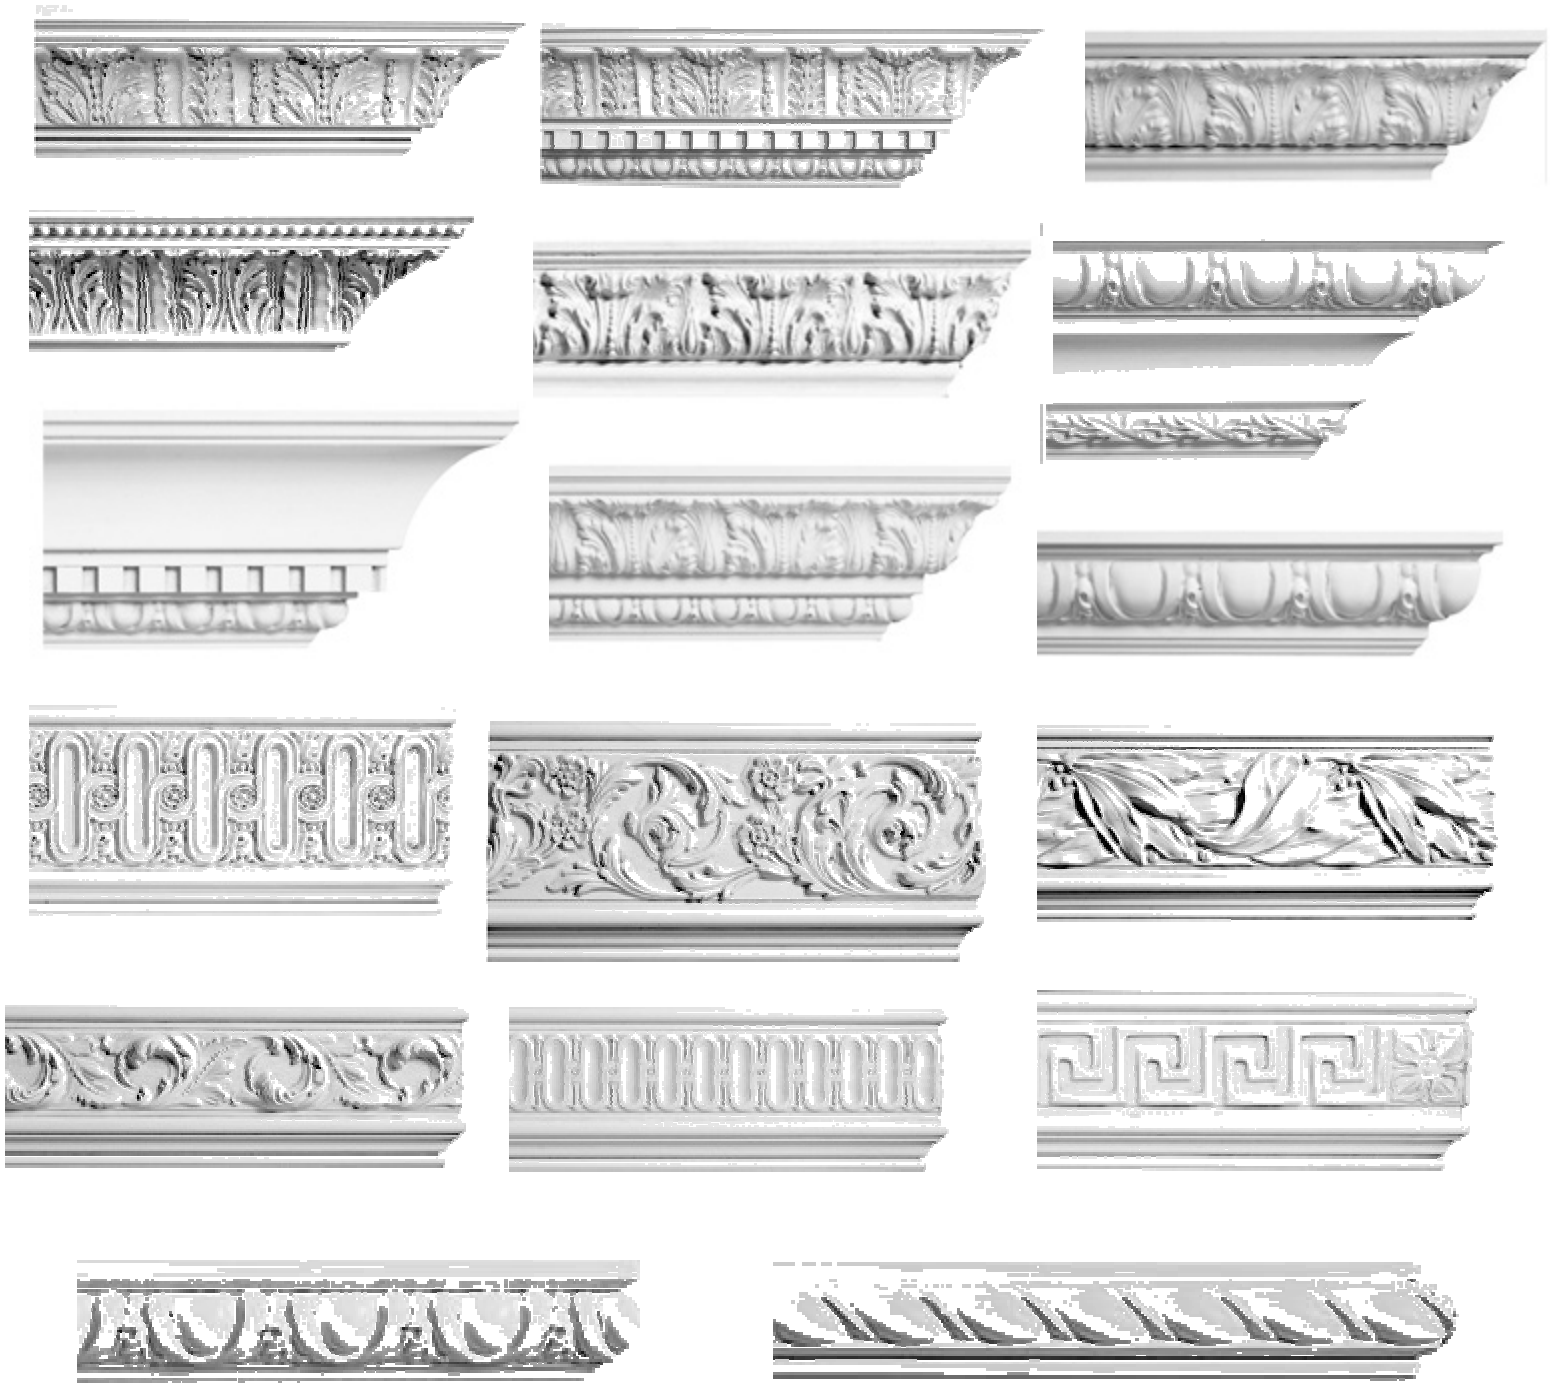

P & A 650-343-5603
SCULPTURED MOULDINGS

Many other styles available. See out showroom

All Mouldings listed are in stock
All Mouldings can be run in any material for an additional charge.