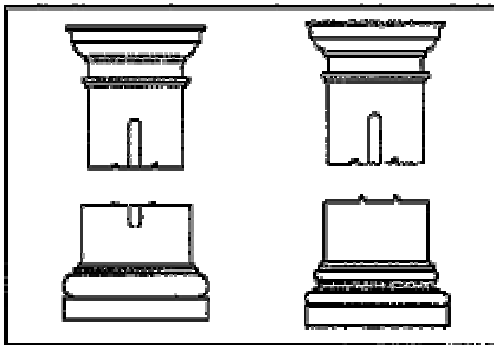

COLUMNS & CAPITALS

Columns

Cap and Base sets, Plinths

Decorative Capitals

**All columns can be ordered in fiberglass or wood.
 Sizes come in 6 to 12 in dia. & 8 to 16 ft. long.**